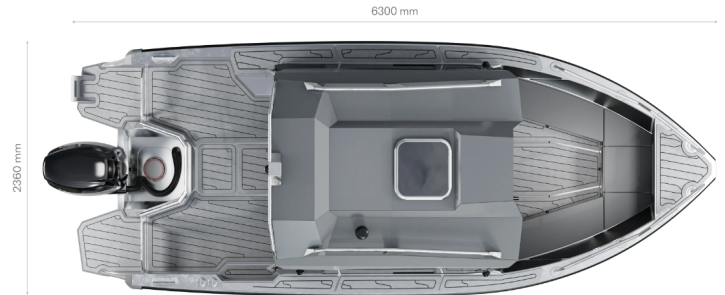

BARCA	pic	Pret, €	Cantitate	Subtotal, €
LANDX X6		40.428,00	1	40.428,00
Motor Honda BF150D XDZ White		18.569,00	1	18.569,00
Peridoc Respo 2000V712T230 Multi, Wheel 155R13C 600kg LED		5.230,00	1	5.230,00
Optiuni Suplimentare	pic	Pret, €	Cantitate	Subtotal, €
Bow cushions (X6)		702,5	0	0,00
Transport packing heat shrink film		300,0	1	300,00
Carpet- removable flooring inside the cabin (X6)		428,6	0	0,00
Deck flooring EVA Deck Multicolor (Grey-Black) (X6)		2.058,0	1	2.058,00
Heater PLANAR (X6)		2.229,0	0	0,00
Heater WEBASTO (X6)		2.400,0	1	2.400,00
Horn (X6)		171,0	1	171,00
Opening side windows (X6)		939,0	1	939,00
Roof hatch (X6)		868,0	1	868,00
Shower on the aft deck (X6)		515,0	1	515,00
Shock absorbing pedestal 1 pc (X6)		943,0	0	0,00
Sliding door on aft cabin (X6)		1.886,0	0	0,00
Sound system HERTZ Marine (X6)		2.572,0	0	0,00
Trim tabs (X6)		2.058,0	0	0,00
Windlass in bow (X6)		3.059,0	0	0,00
		Total fara TVA, €:		71.478,00